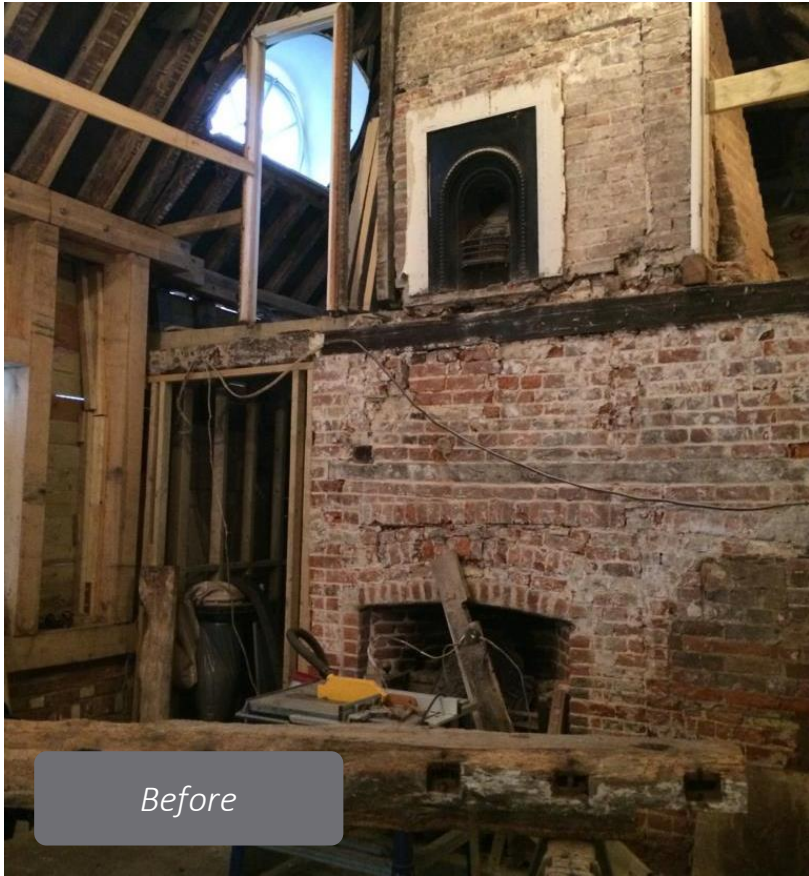

# PUNCH

CONSTRUCTION LTD

---

Essex - Renovation of a Grade II Listed Cottage

---

*Before*

*After*